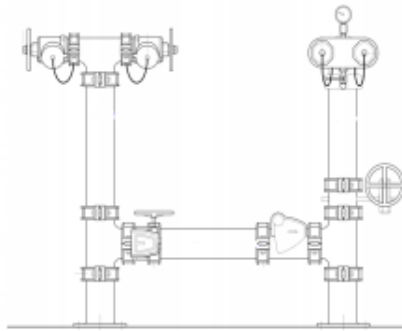

H: 1500mm W: 2100mm D:800mm  
DECAL: "HYDRANT"+ "BOOSTER"  
COLOUR: SIGNAL RED  
LOCK: 003 L HANDLE  
FINISH: ZINCALUME  
CUSTOM PAINT, SIZE + FINISH AVAIL  
**H PATTERN 100MM CODE 400100**  
**H PATTERN 150MM CODE 400101**