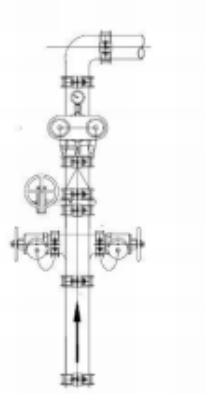

VERTICAL H PATTERN (BOOSTER) CABINET ONLY

CODE: 25-0105

H: 1500mm W: 900mm D: 600mm
DECAL: "HYDRANT"+ "BOOSTER"
COLOUR: SIGNAL RED
LOCK: 003 L HANDLE
FINISH: ZINCALUME
CUSTOM PAINT, SIZE + FINISH AVAIL
H PAT VERT 100MM CODE 400097
H PAT VERT 150MM CODE 400098