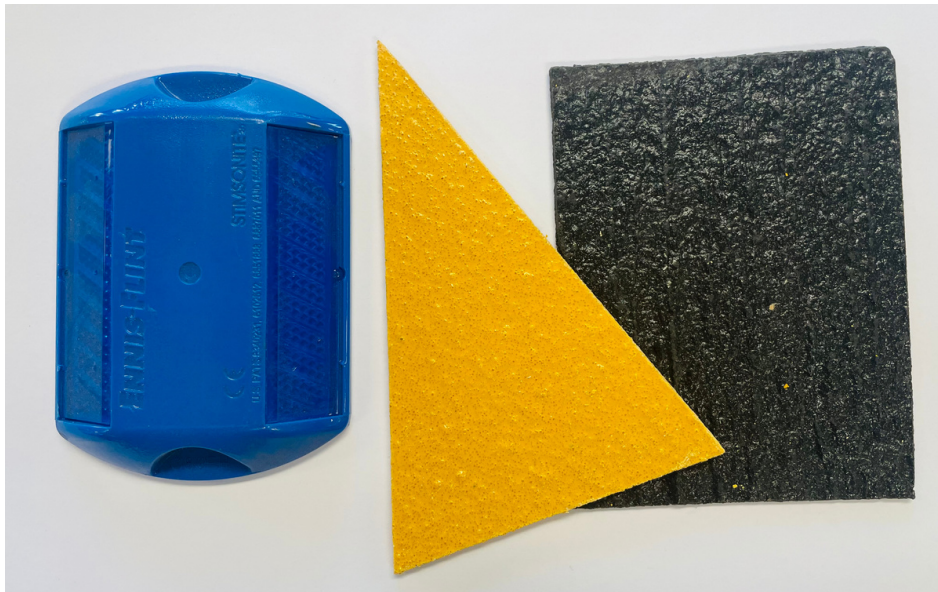

WORK SMARTER... NOT HARDER!

LOCATION MARKER

CATS EYE

411540 - CATS EYE KIT

INCLUDES CATS EYE, BITUMEN PATCH, YELLOW APRON

BRISBANE STH

31 LENS WORTH ST
COOPERS PLAINS
T: 07 3064 1046

BRISBANE NTH