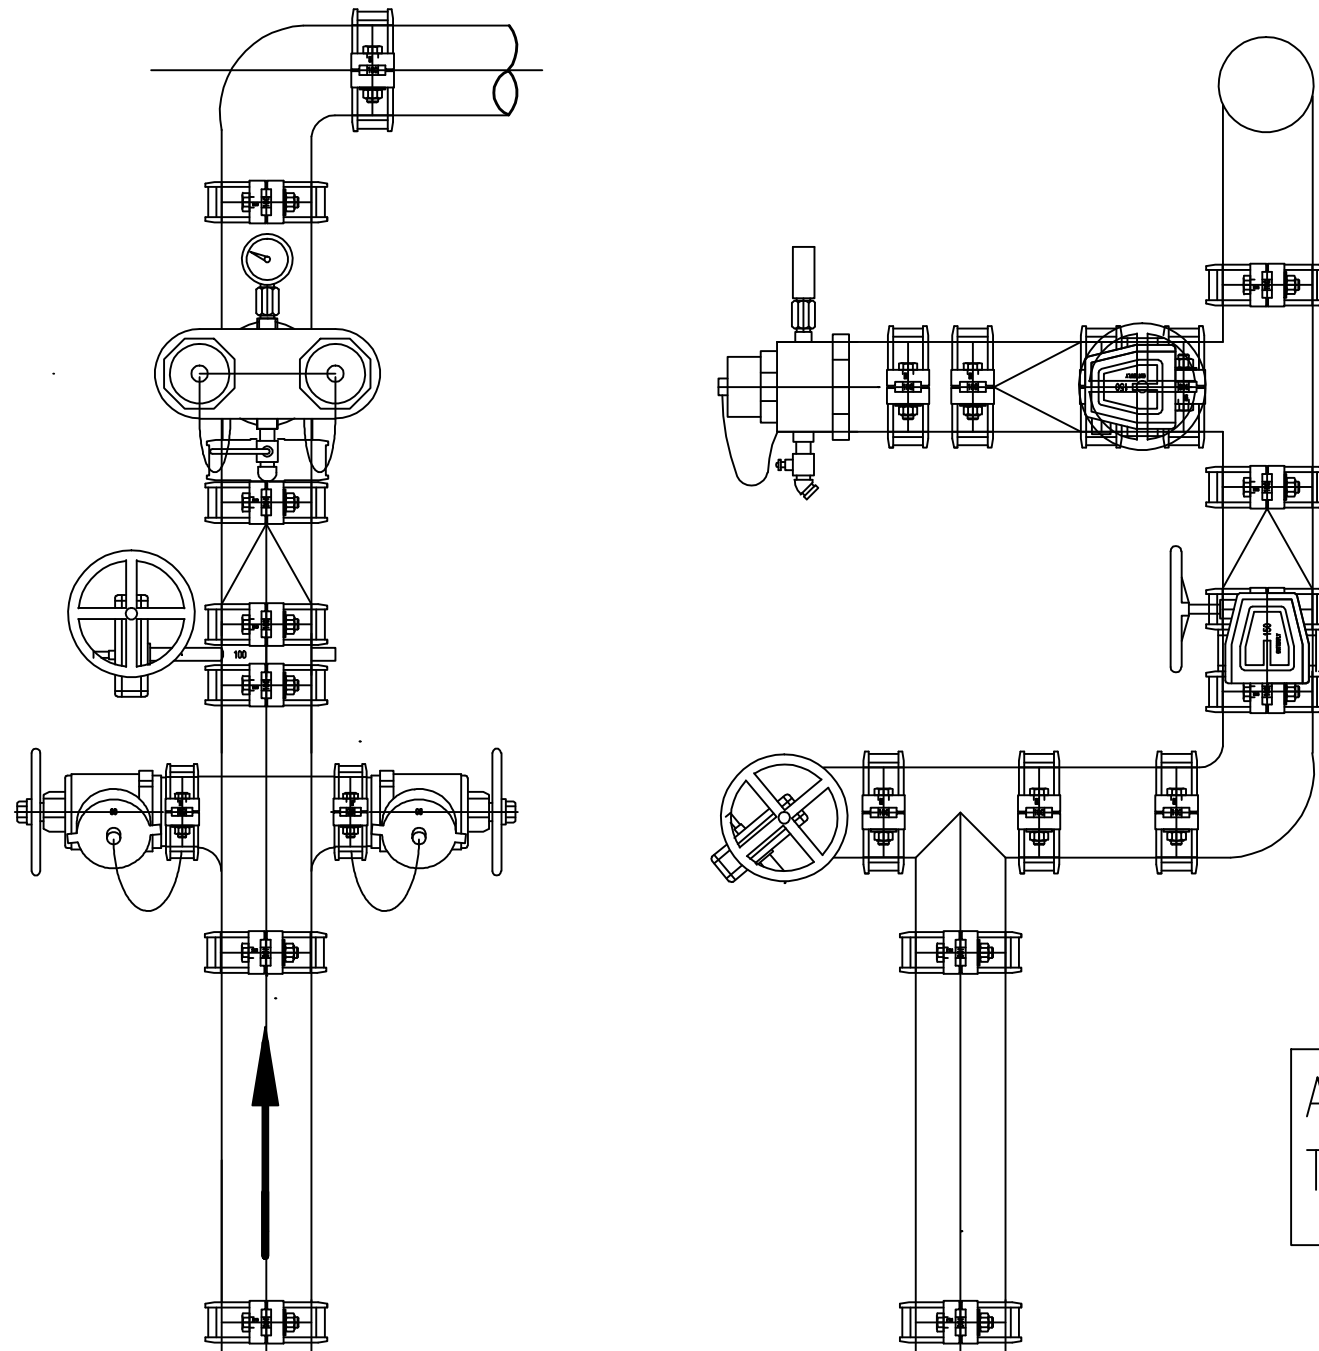

Available with
Table 'D' flange

REPLACEMENT COMPONENTS

LANDING VALVE	65mm QRT RG	054008
BUTTERFLY VALVE	100mm RG	040418
QRT BOOSTER	BOTTOM ENTRY RG	054028
CHECK VALVE	100mm RG	041056
CAP AND CHAIN	PLASTIC	054018
CAP AND CHAIN	BRASS	054019