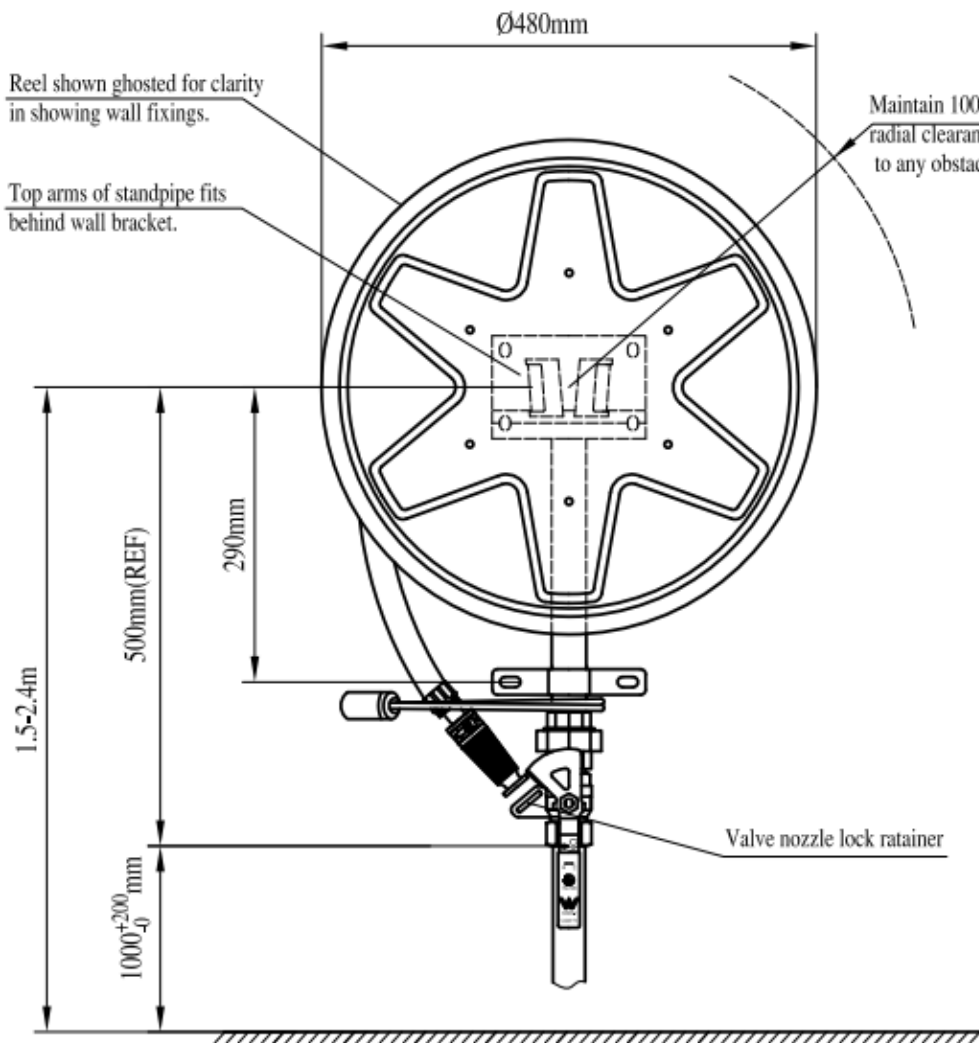

GREEN FIRE HOSE REEL

CODE: 160009

FIRE PLUMB SUPPLIES

BRISBANE GOLD COAST FABRICATION SHEET METAL

FIREPLUMB.COM.AU 1800 FPS QLD

Part Number	160009	Support Assembly	Mild Steel, Galvinised
Standard	36 meters X19mm	Hoseguide Assembly	Mild Steel, Zinc Plated
Minimum Inlet	220kPa	Union	Malleable Iron, Galvanised
Maximum Working	1.0MPa	Ball Valve Assembly	Brass / Mild Steel Handles
Side Plates	Steel Sheet Shoving	Nozzle Assembly	Brass
Gland	Acetal Copolymer	Drum	Polypropylene Copolymer
Spindle	Mild Steel	Hose Spring	Galvanised Spring Steel
Bearing	Acetal Copolymer	Tailpiece	Acetal Copolymer
Elbow	Aluminum alloy	Circlip	Stainless Steel
Wall bracket	Mild Steel	Inlet Pivot Pipe	Galvanised Mild Steel Pipe