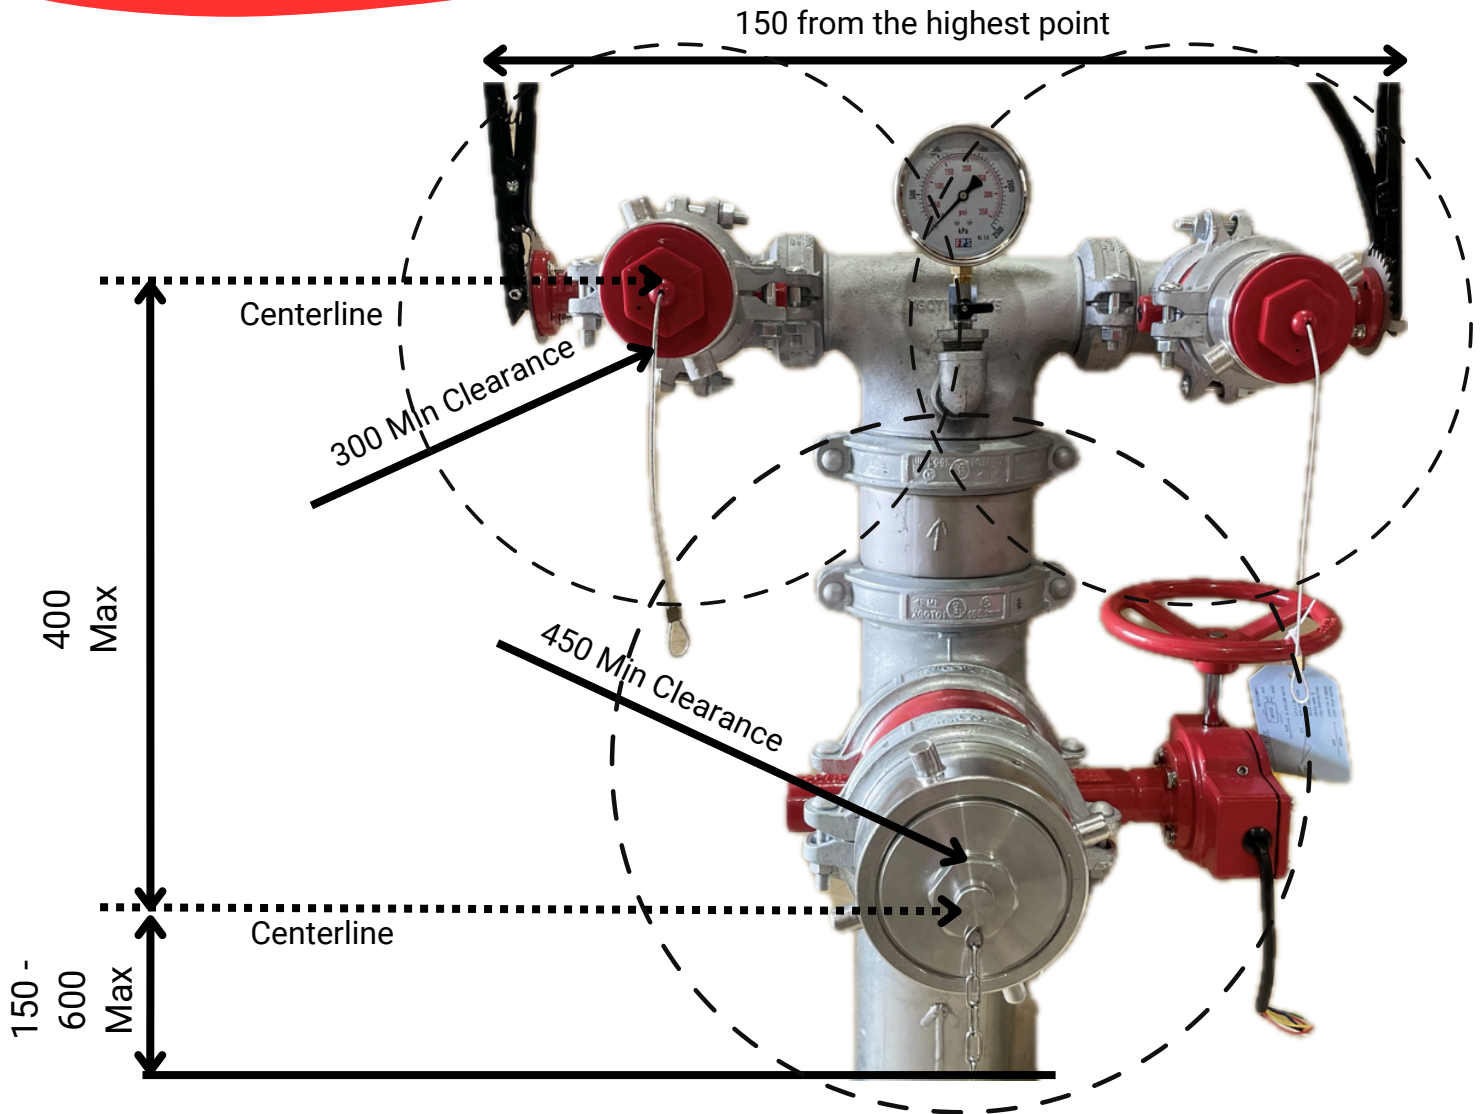

# WORK SMARTER NOT HARDER LARGE BORE / SMALL BORE SUCTION ASSEMBLY 150NB CODE: 400075

## RG/ PE ADAPTOR RANGE